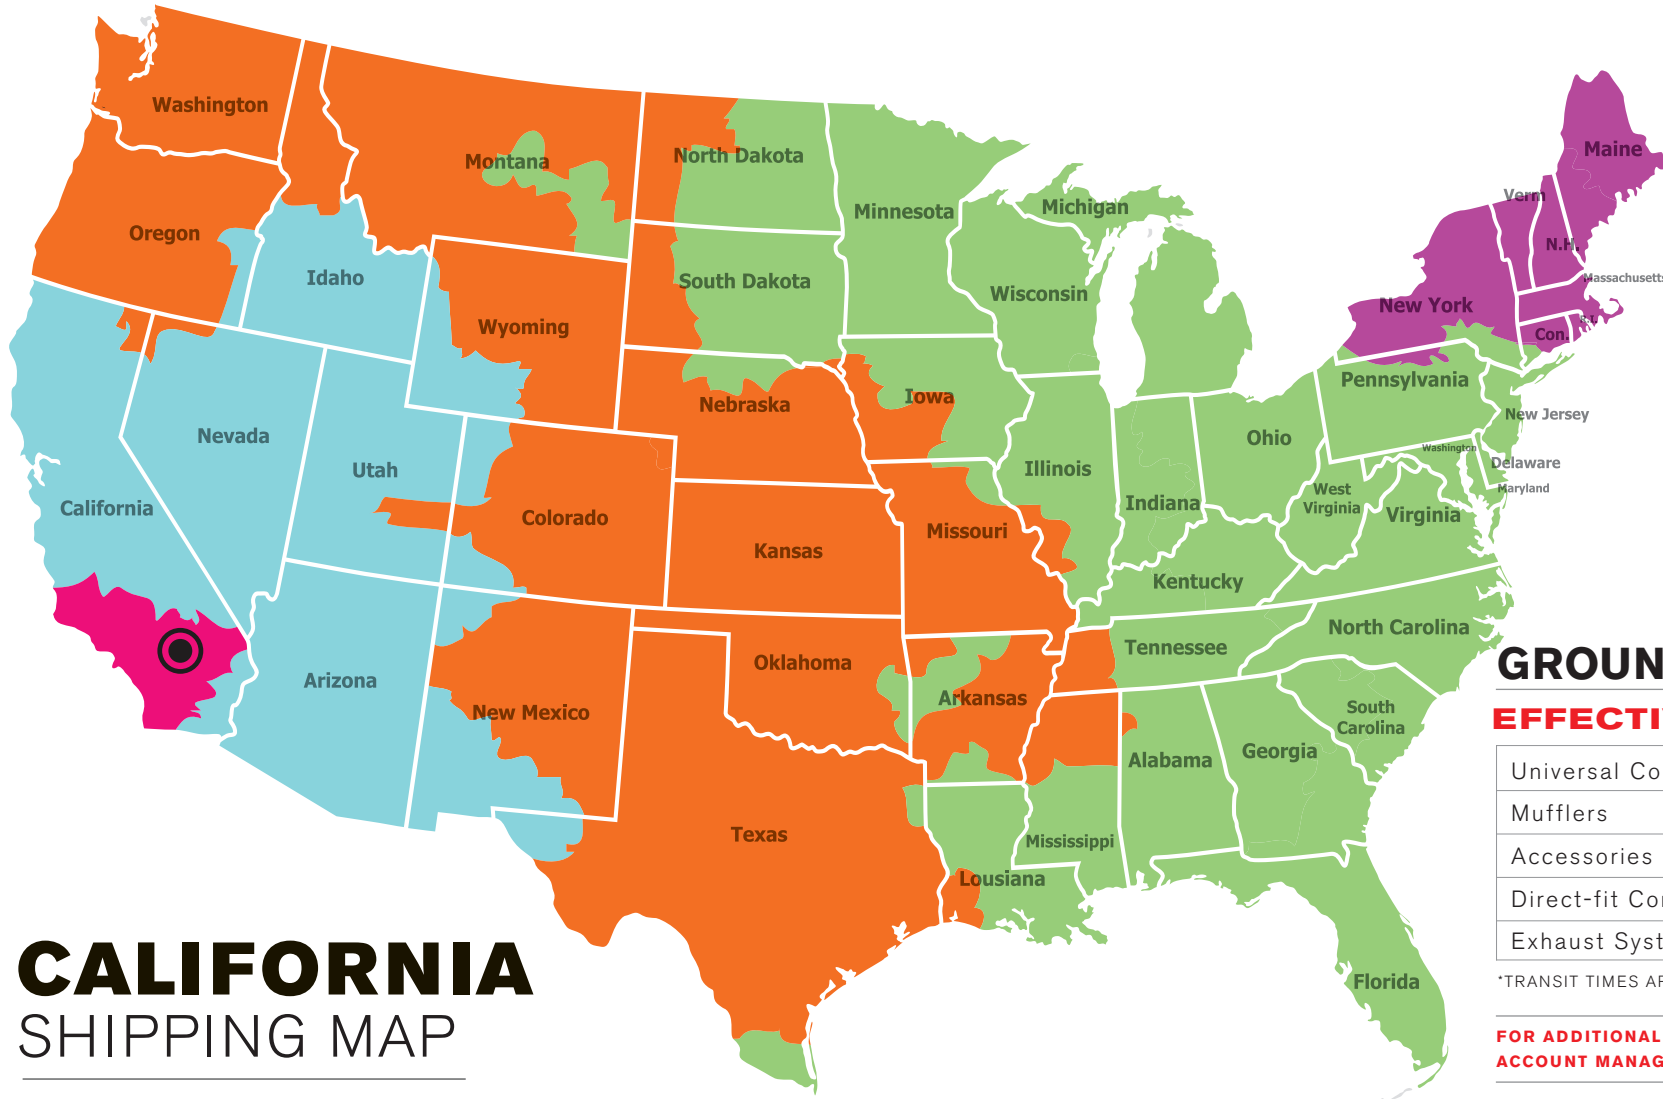

# NOW HAS FLAT RATE SHIPPING

## CALIFORNIA SHIPPING MAP

### \*TRANSIT TIMES

(All Time Approx. Pending Inventory Availability)

1 DAY 2 DAY 3 DAY 4 DAY 5 DAY

SHIPPING FOR CONTINENTAL U.S.

## MIDWEST SHIPPING MAP

**\*GROUND TRANSIT TIMES**  
(All Time Approx. Pending Inventory Availability)

1 DAY
  2 DAY
  3 DAY

SHIPPING FOR CONTINENTAL U.S.