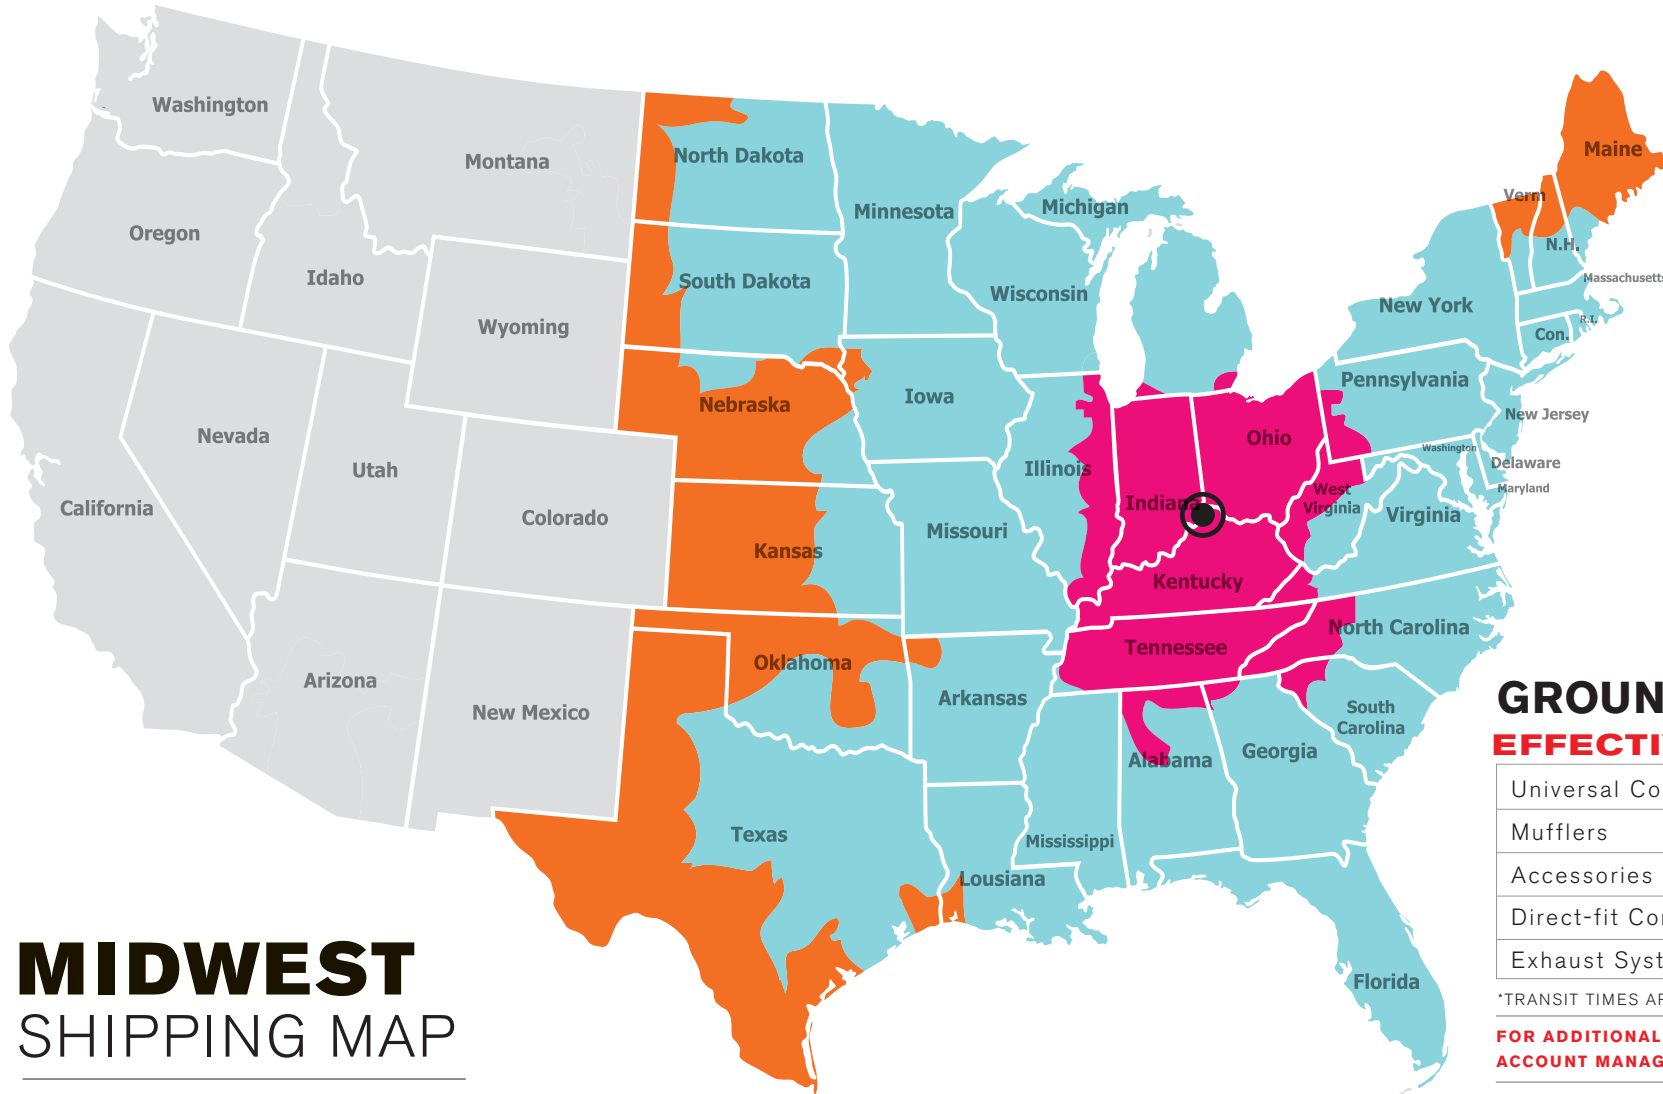

## CALIFORNIA SHIPPING MAP

## MIDWEST SHIPPING MAP

**\*GROUND TRANSIT TIMES**  
(All Time Approx. Pending Inventory Availability)

1 DAY
  2 DAY
  3 DAY

SHIPPING FOR CONTINENTAL U.S.