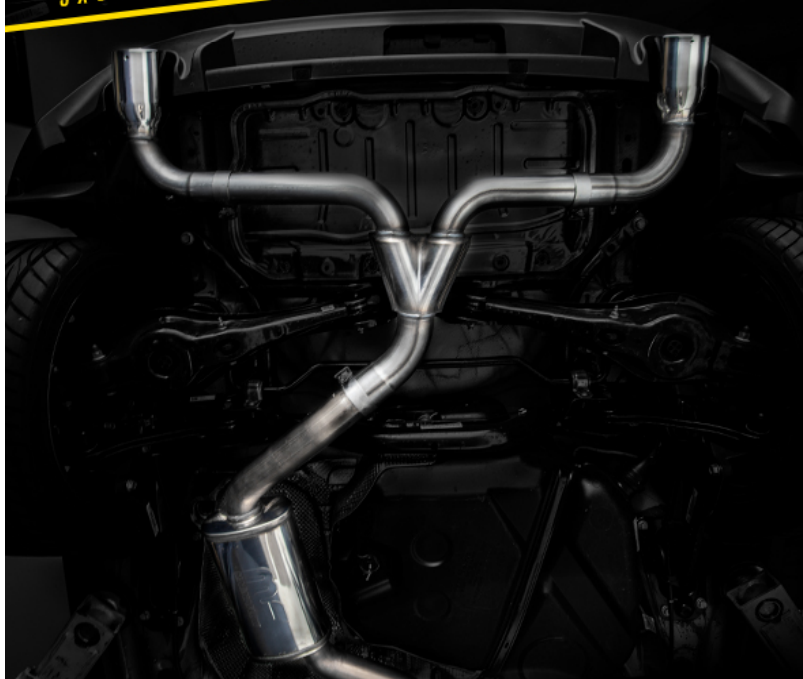

DOWNLOADS

LOAD SHEET

I-SHEET

ASSETS

NOW SHIPPING
2018 - 2019
VOLKSWAGEN GTI
CAT-BACK SYSTEM

FEATURED SYSTEM
HEAR IT NOW!

PART# 19435

 EXIT STYLE ILLUSTRATION

5 X 8 X 14" MUFFLER

4" POLISHED TIPS

3" TUBING

COVERAGE TABLE

PART	YEAR	ENGINE	PRODUCT	SERIES	TIP FINISH	EXIT	PIPE DIA.	MAP
19435	2018 - 2019	L4 2.0L	CAT-BACK	TOURING	POLISHED	C	3"	\$894.09

TOURING SERIES | Smooth deep sound
 Wide-open performance power